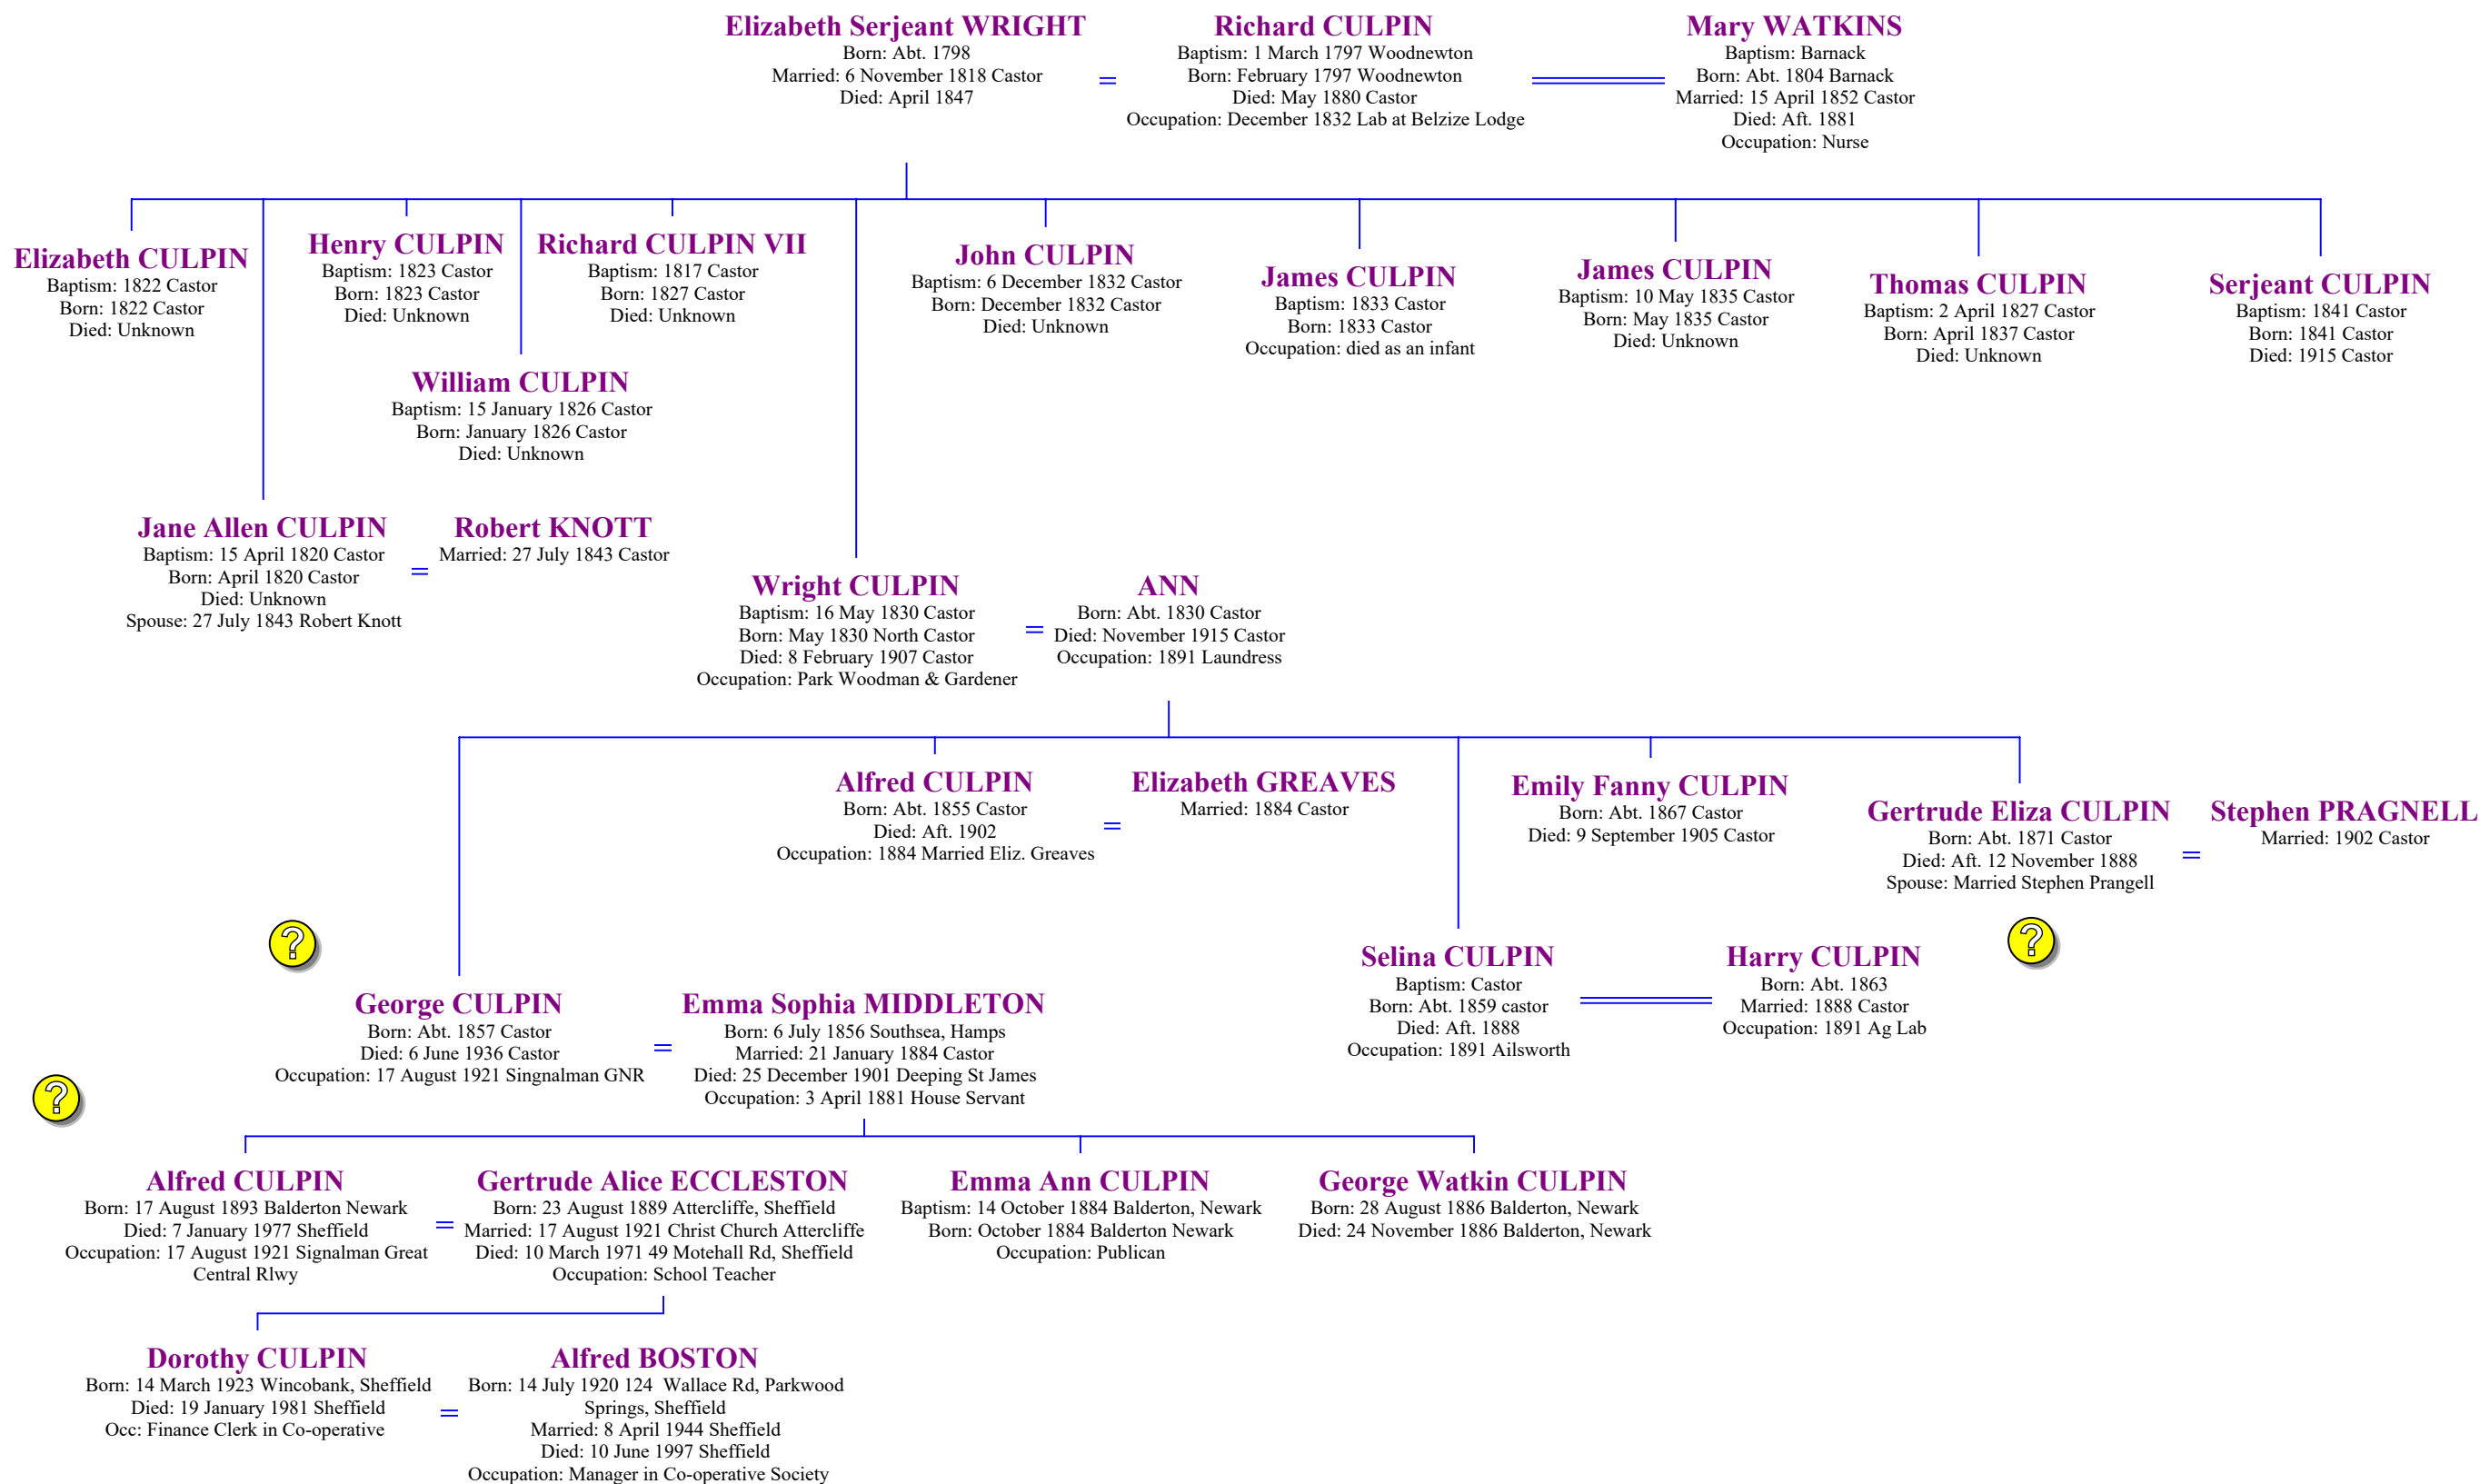

Culpin One Name Study

*Castor family Tree for CULPIN families from
Richard Culpin born 1797 Woodnewton to
Dorothy Culpin born 1923 Sheffield*

Culpin Family of Castor

Descendants of Richard Culpin of Castor.

Copyright D & LF Boston