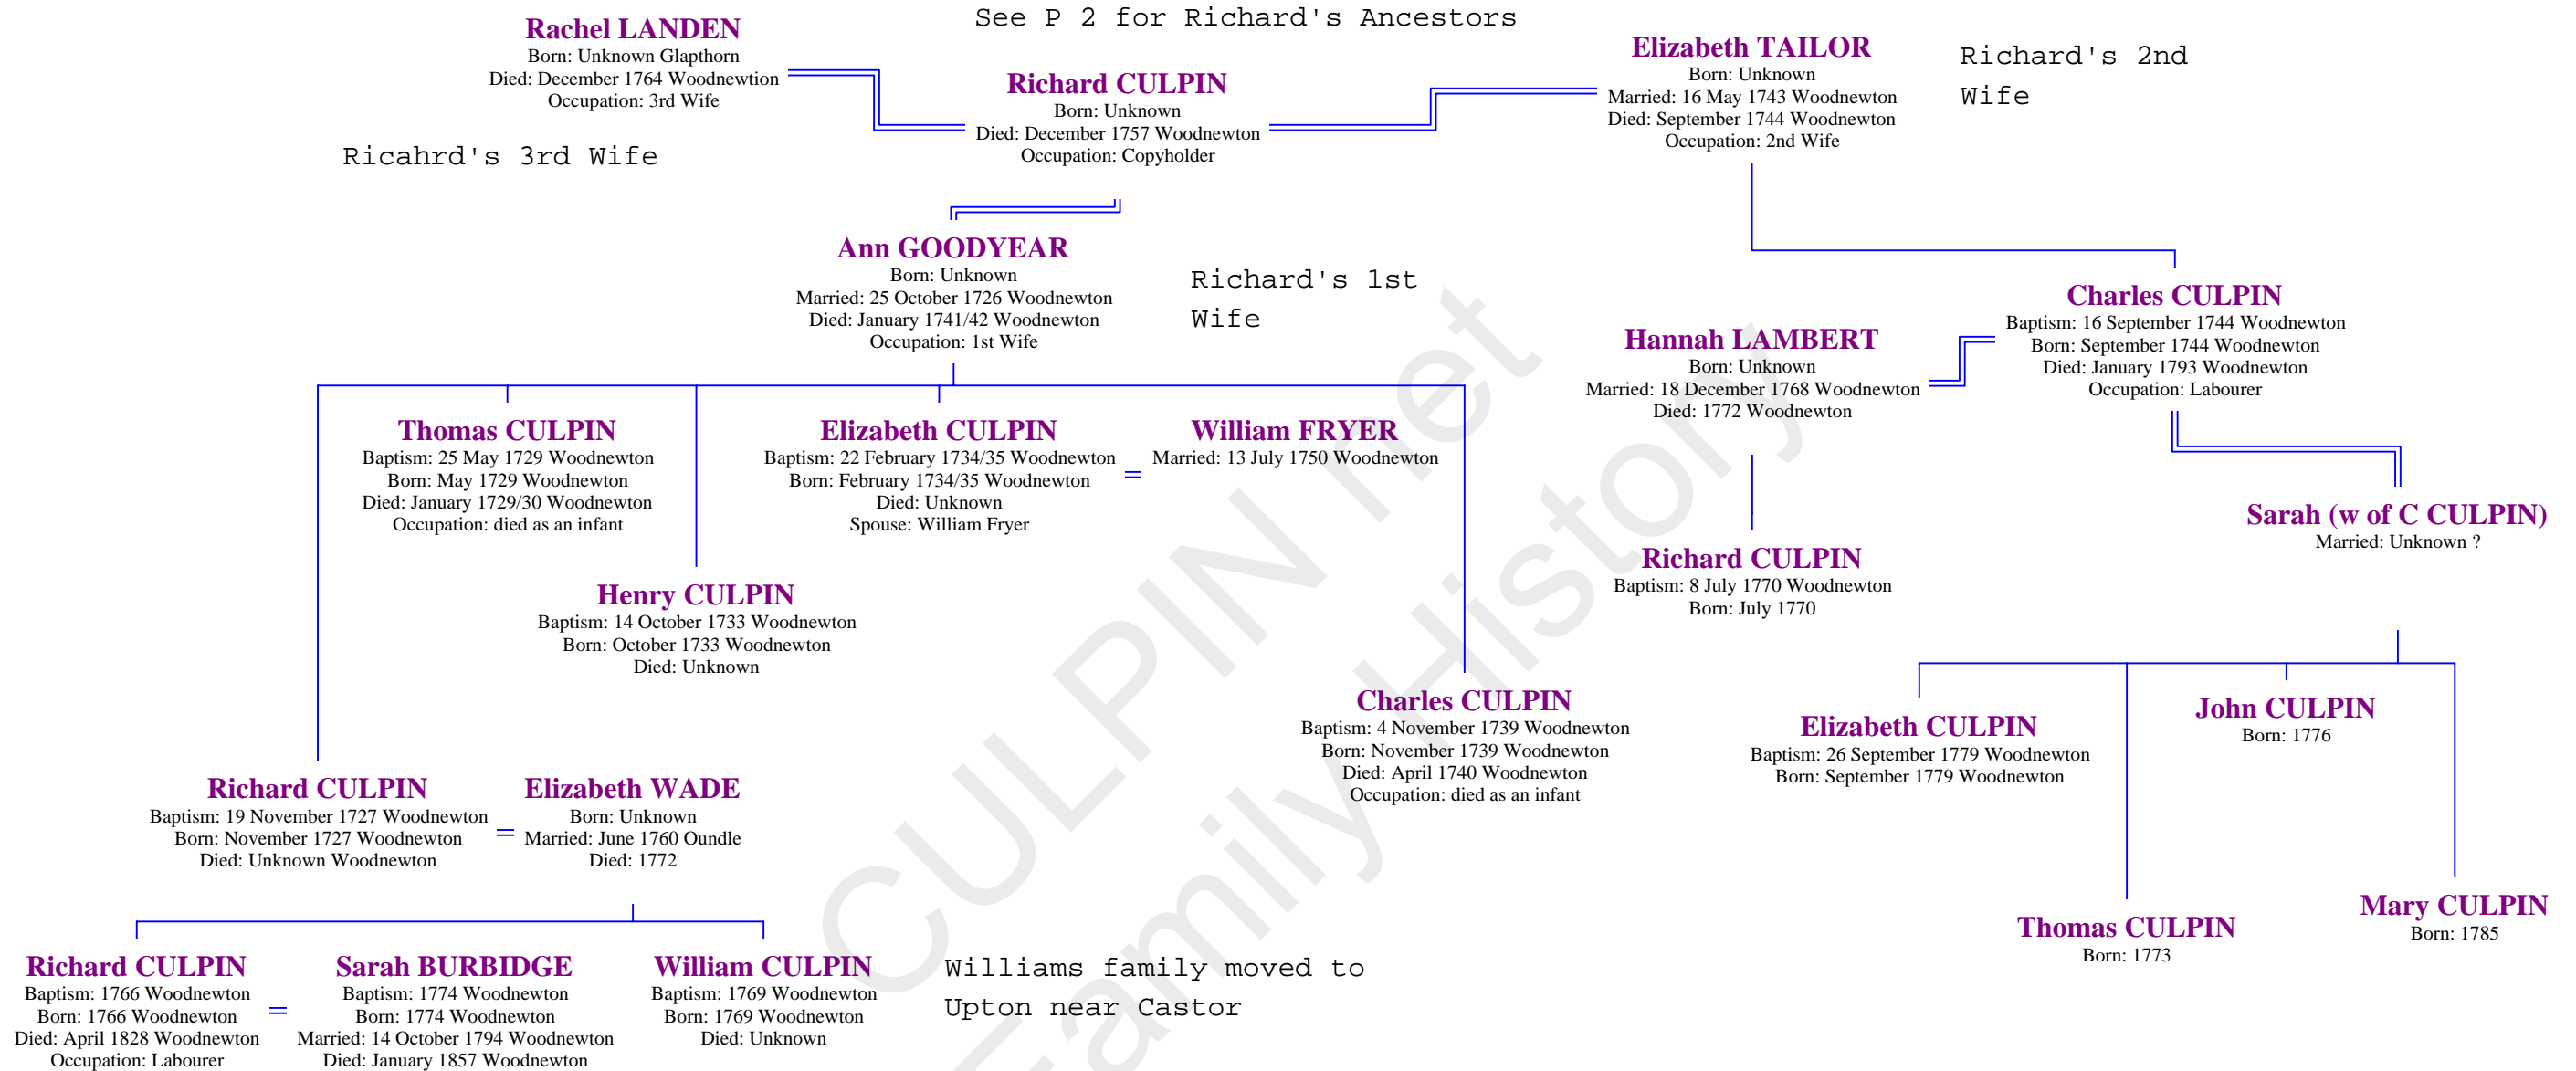

*Main family and descendants of Charles Culpin of
Woodnewton.*

All work copyright to D & L F Boston

Culpin One Name Study

Woodnewton Set 2

*From
Richard Culpin died 1757*

Culpin Family of Woodnewton, Northamptonshire, Chart 2

Main family and descendants of Richard Culpin of Woodnewton. Richard had three wives.

All work copyright to D & L F Boston

Culpin One Name Study

*Woodnewton Set 3
Family of Richard Culpin and Sarah Burbidge*