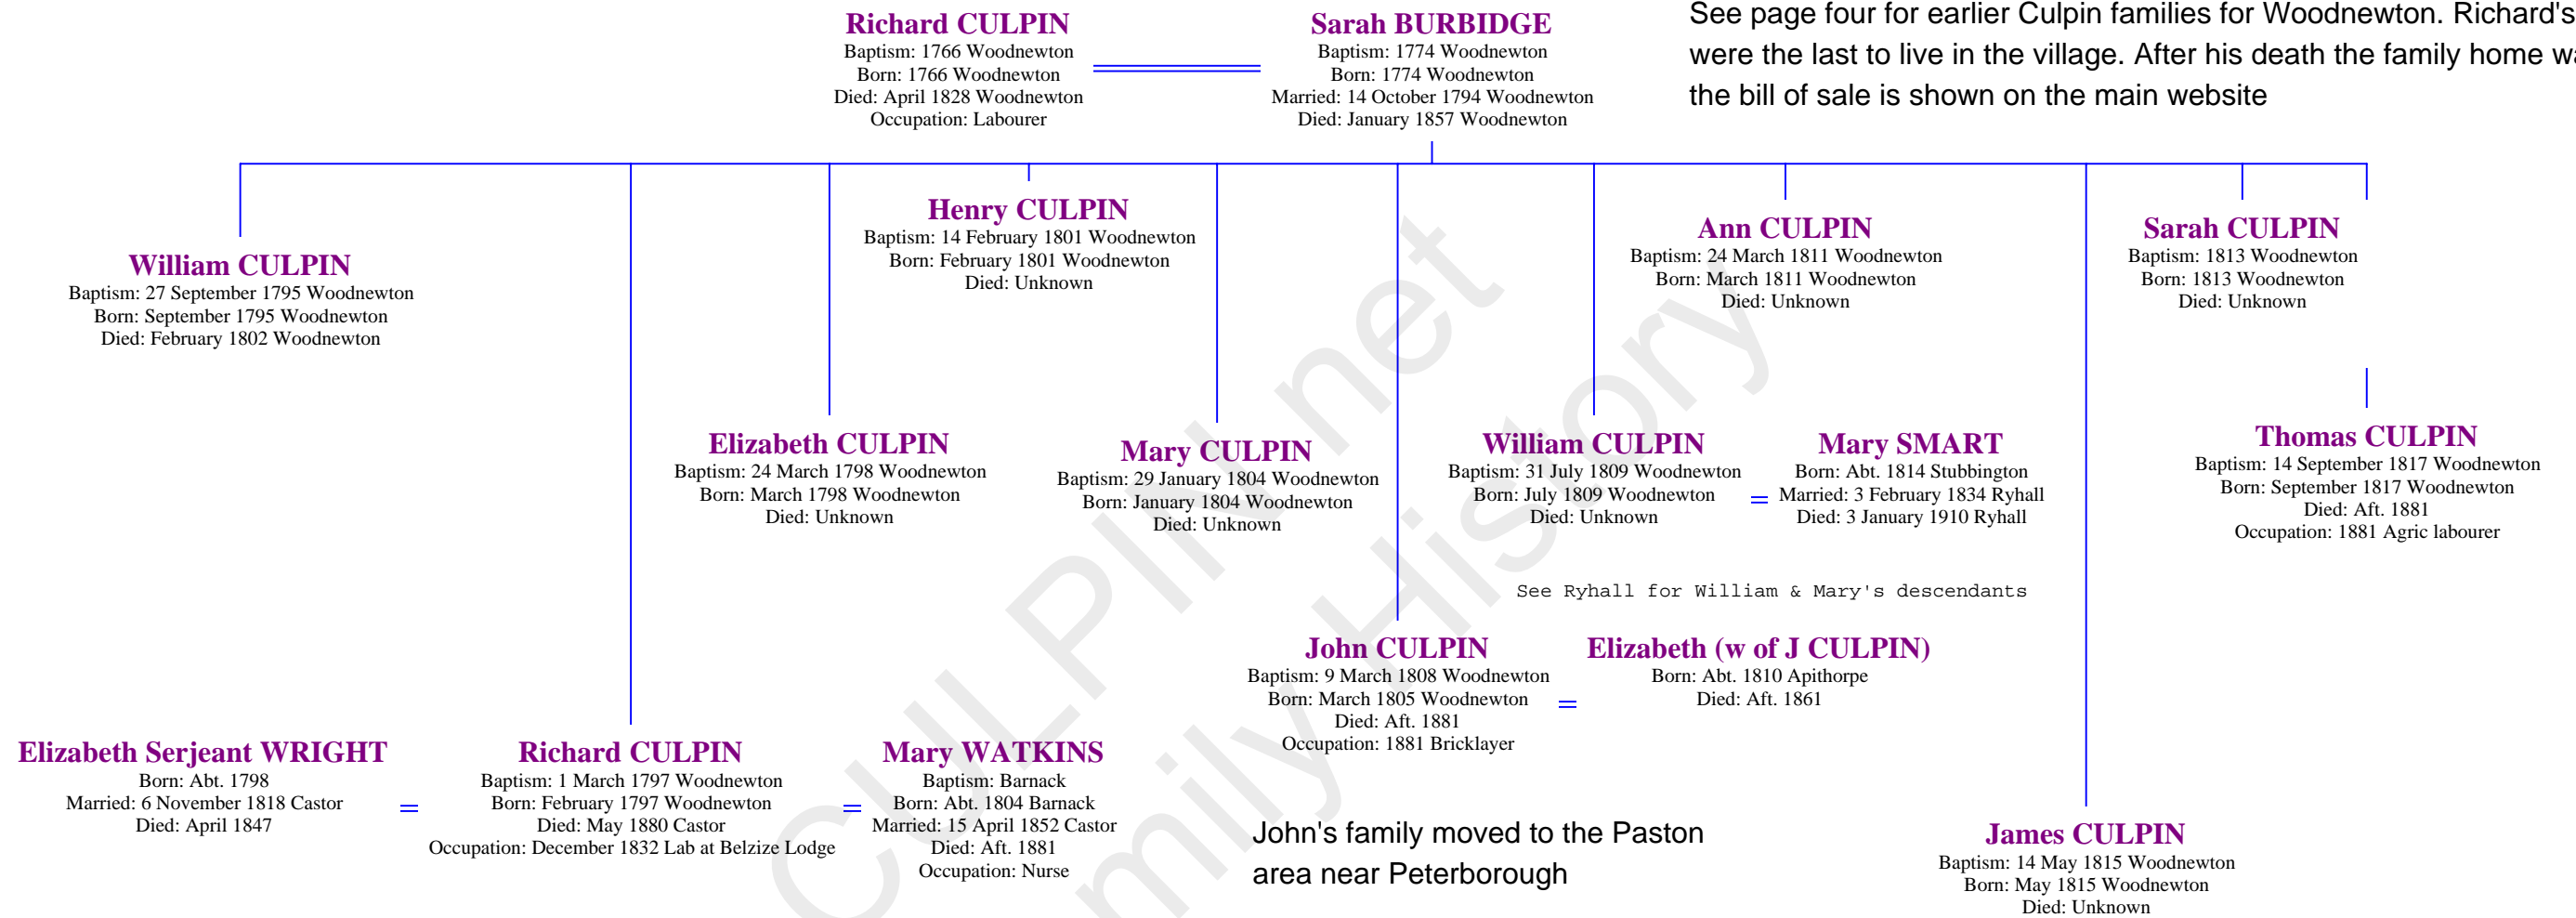

Culpin Family of Woodnewton, Northamptonshire, Chart 3

See page four for earlier Culpin families for Woodnewton. Richard's family were the last to live in the village. After his death the family home was sold - the bill of sale is shown on the main website

Richard moved to the Castor & Ailsworth area

*Descendants of Richard and Sarah Culpin of Woodnewton.
This was the last family to live in Woodnewton*

All work copyright to D & L F Boston